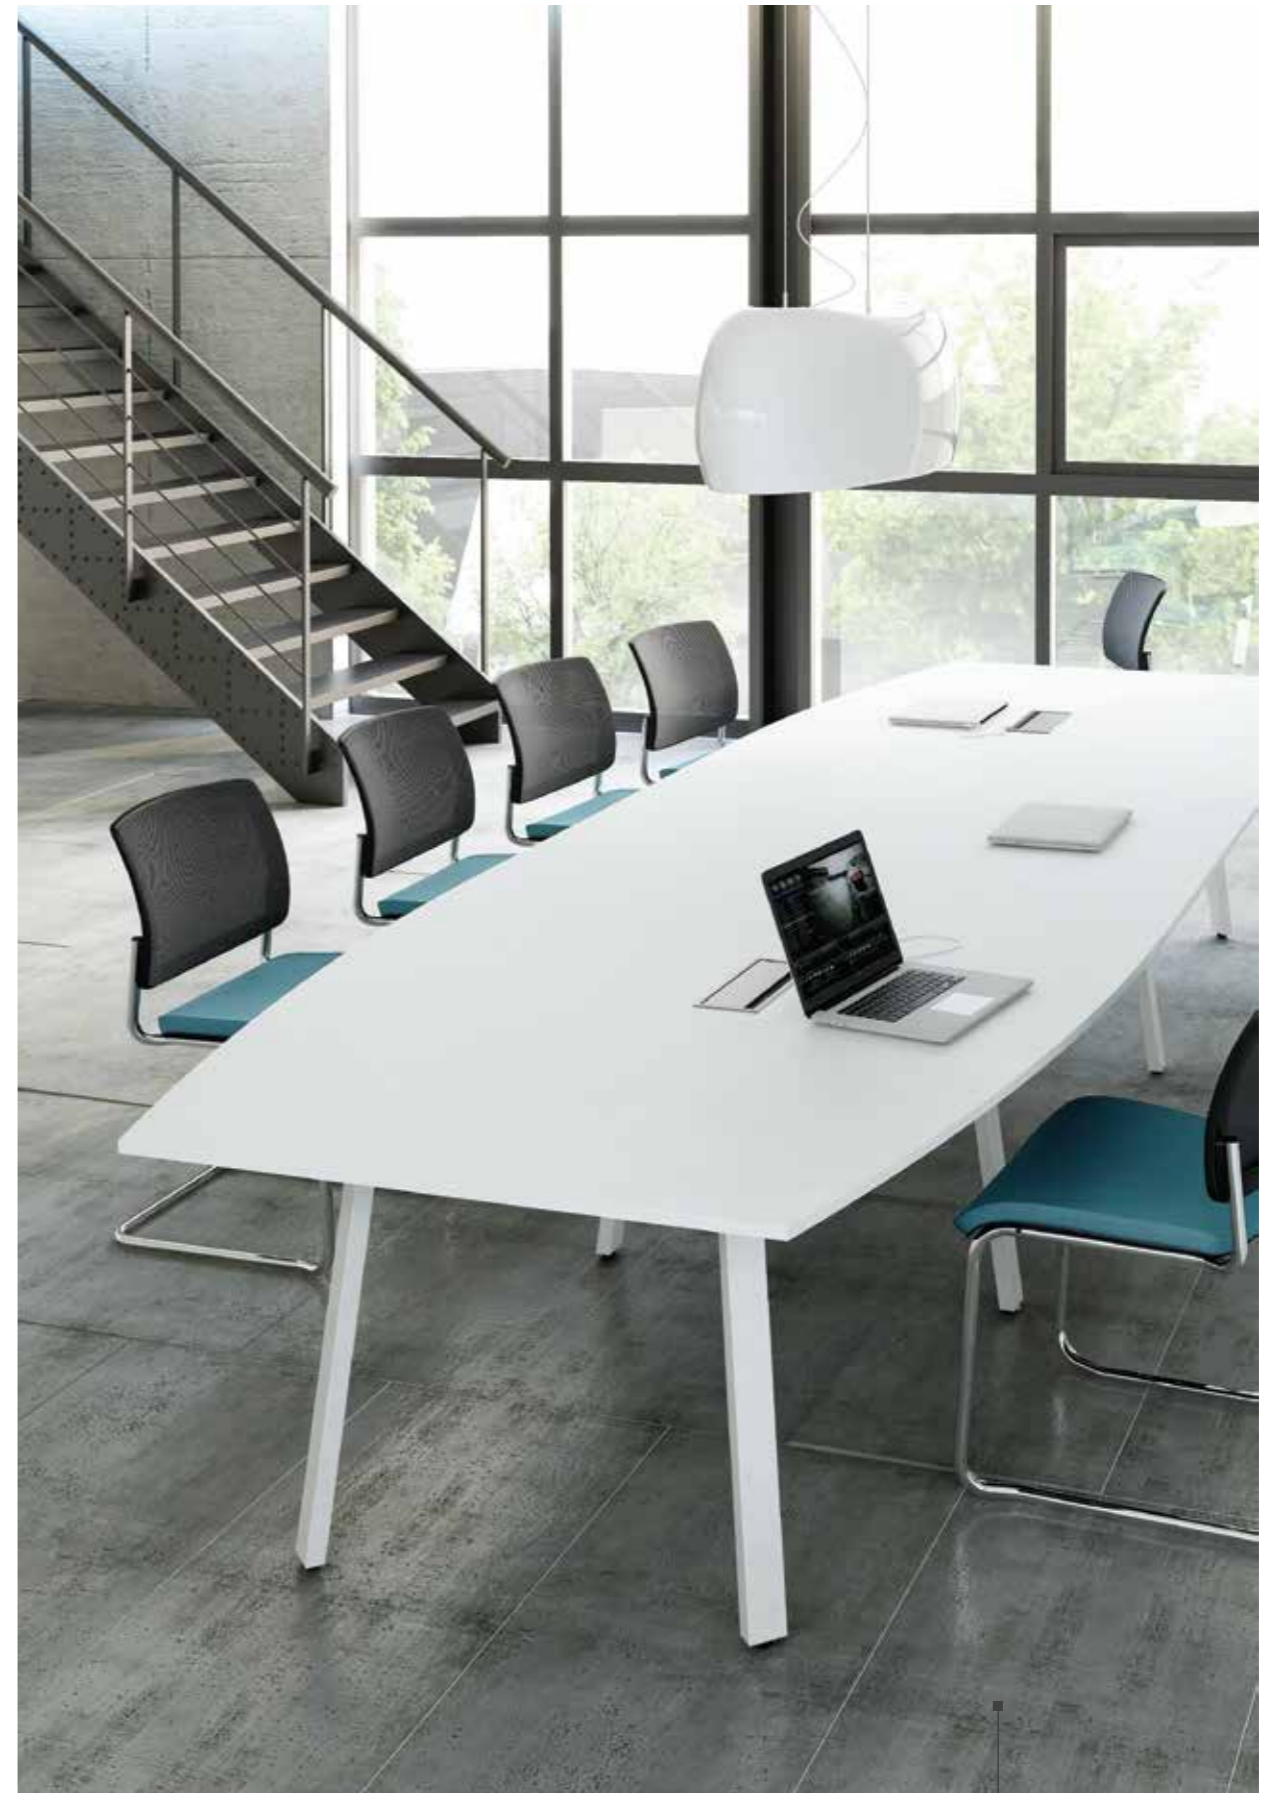

Strong

Strong